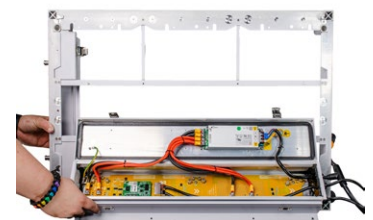

Withstand Any Weather With Brighter dvLED

FLEXStorm's high resolution, signature brightness, and clear visibility even in direct sunlight make it the perfect solution for outdoor displays. Designed to overcome the challenges of traditional outdoor LED displays, FLEXStorm uses intelligent, auto-correcting light sensor controls to ensure perfect visibility all day long.

Front & Rear Serviceability

Each cabinet's electronic and data control is easily accessible from both the front and rear of the display, giving you more freedom for installations and enabling easy on-site maintenance.